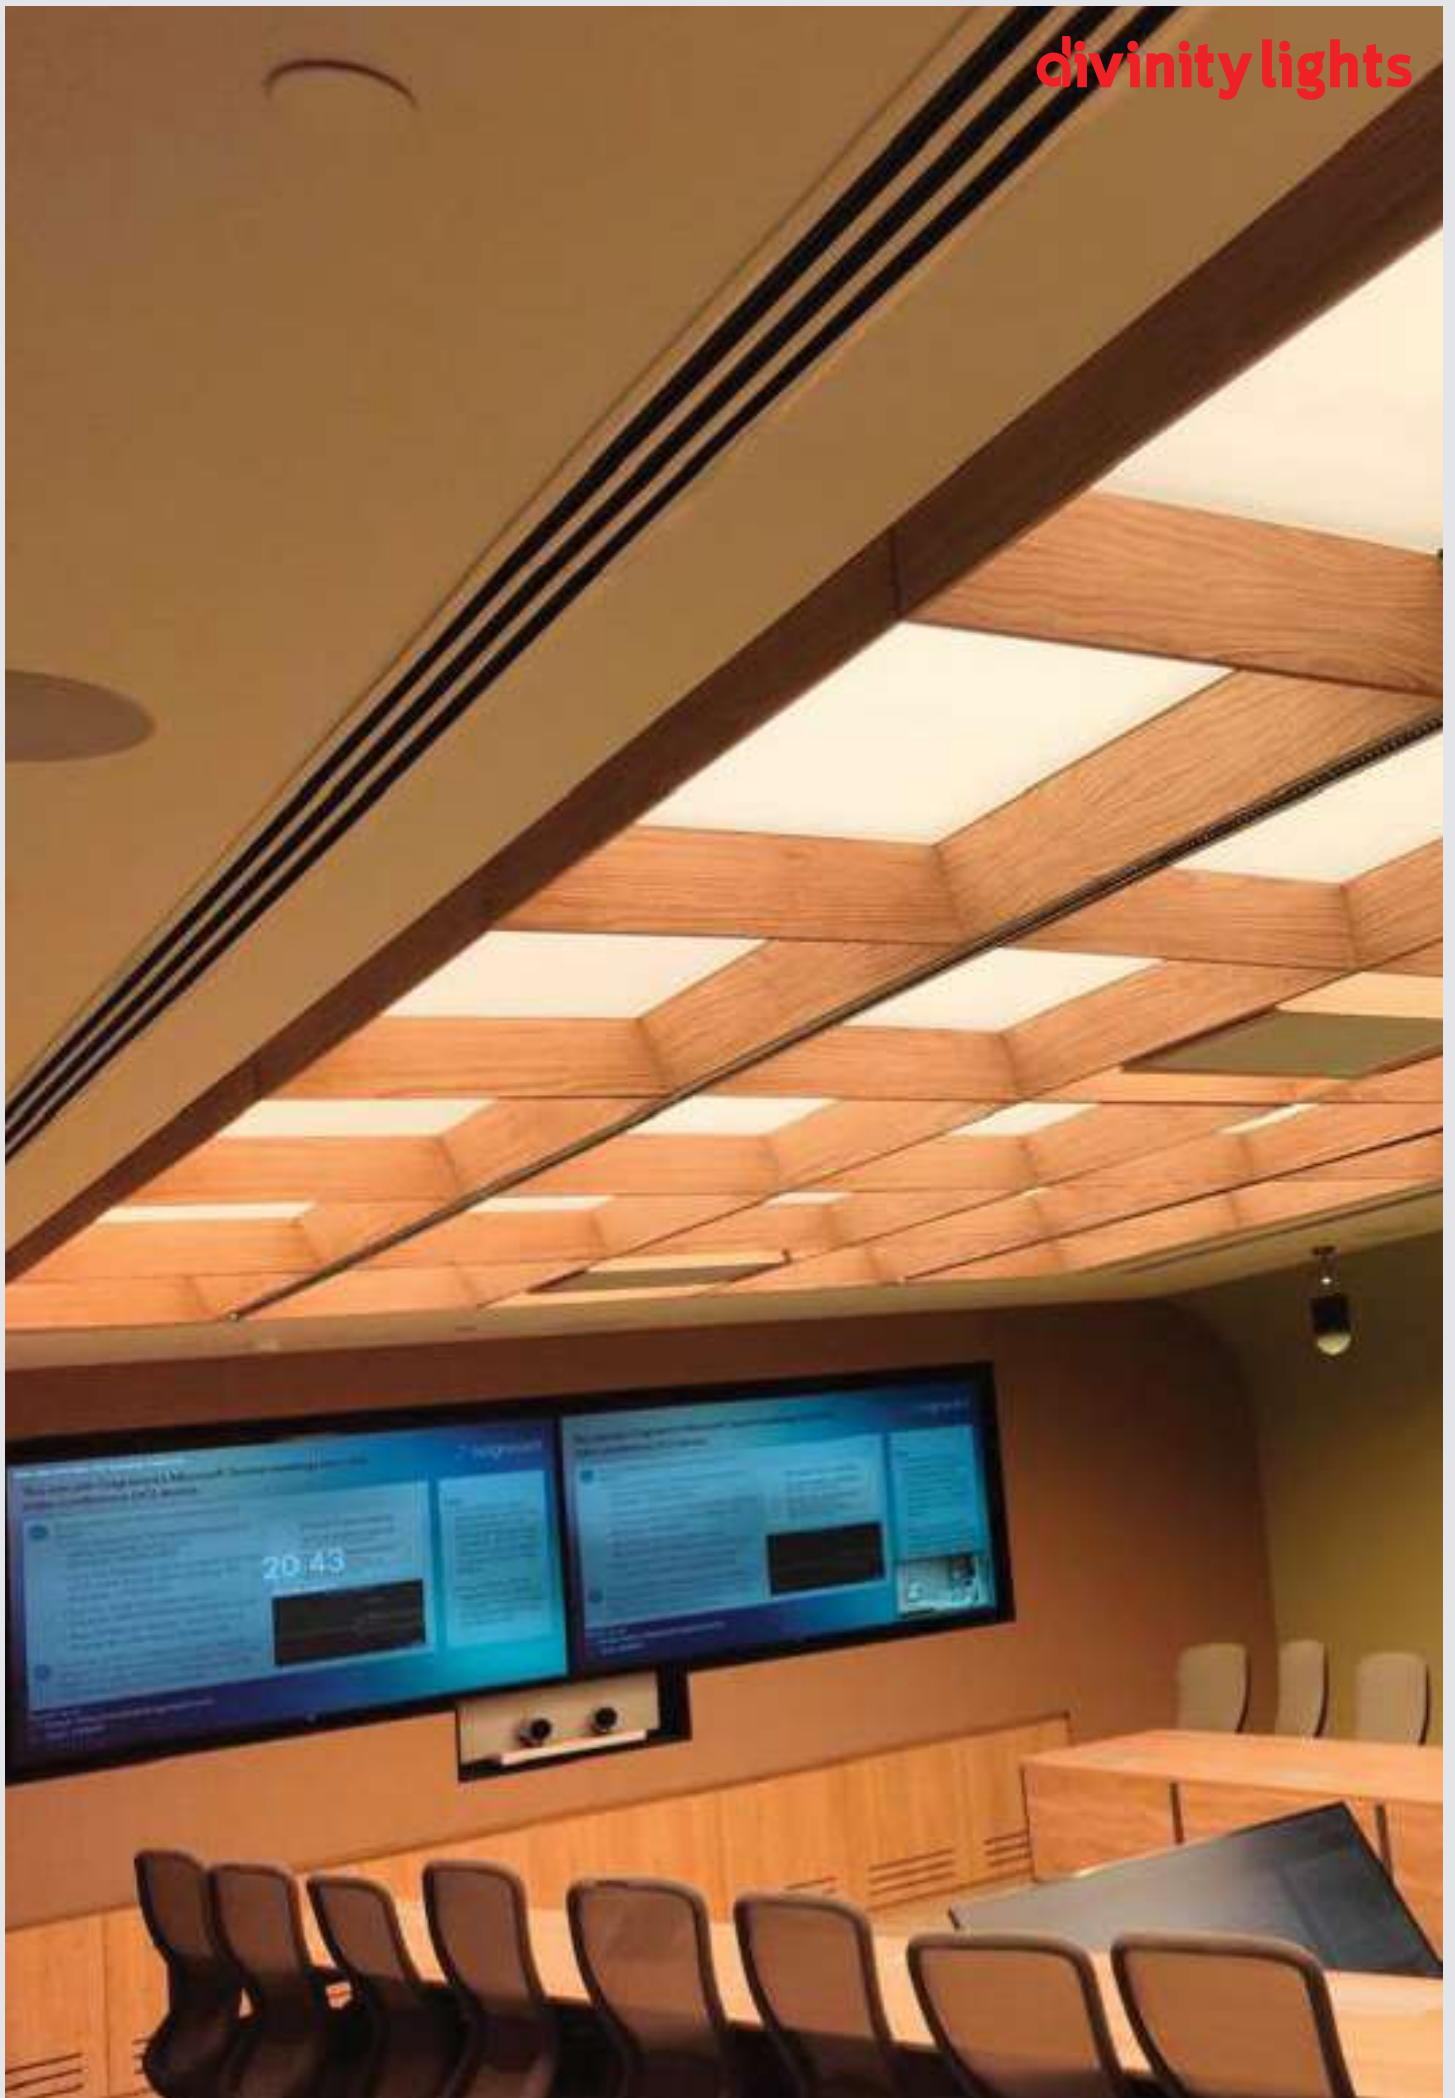

divinity lights